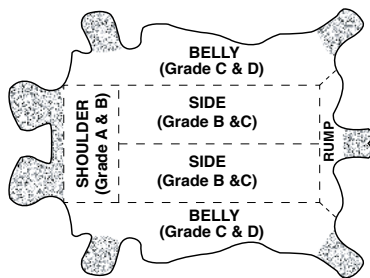

## GLL5-SIZE-POB

### PREMIUM TOP GRAIN PIG LEATHER DRIVERS WITH KEYSTONE THUMB & JERSEY LINING

Material	GRADE	STYLE	CUFF	THUMB	LINING	COLOR	CASE PACK
GRAIN PIG	A	GUNN CUT	STRAIGHT	KEYSTONE	JERSEY	NATURAL	10 DZ/CS

#### GRADES OF LEATHER

### PACKAGING SPECIFICATIONS

MFG#	UPC	SIZE	CASE WEIGHT (lbs)	PALLET	TIER	HIGH	CUBIC FEET	COUNTRY OF ORIGIN
GLL5-MD-P0B	76358396444	MEDIUM	47.2	20	4	5	2.01	CHINA
GLL5-LG-P0B	76358396445	LARGE	47.2	20	4	5	2.01	CHINA
GLL5-XL-P0B	76358396446	X-LARGE	47.2	20	4	5	2.01	CHINA