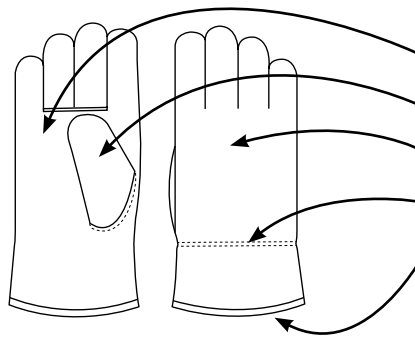

GUNN CUT

FEATURES

- FULL GRAIN LEATHER PALM
- KEYSTONE THUMB
- FULL LEATHER BACK
- ELASTIC BACK
- JERSEY LINING

PACKAGING SPECIFICATIONS

MFG#	UPC	SIZE	CASE WEIGHT (lbs)	PALLET	TIER	HIGH	CUBIC FEET	COUNTRY OF ORIGIN
GLL5-MD-P0B	76358396444	MEDIUM	47.2	20	4	5	2.01	CHINA
GLL5-LG-P0B	76358396445	LARGE	47.2	20	4	5	2.01	CHINA
GLL5-XL-P0B	76358396446	X-LARGE	47.2	20	4	5	2.01	CHINA