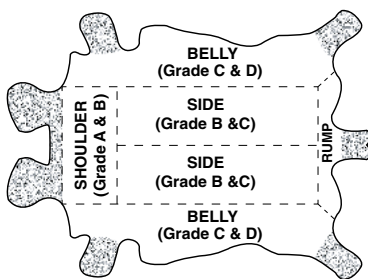

## GLL2-SIZE-KT

### PREMIUM TOP GRAIN COW LEATHER DRIVERS WITH KEYSTONE THUMB & THINSULATE™ LINING

Material	GRADE	STYLE	CUFF	THUMB	LINING	COLOR	CASE PACK
GRAIN COW	A	GUNN CUT	STRAIGHT	KEYSTONE	THINSULATE™	NATURAL	6 DZ

#### GRADES OF LEATHER

### PACKAGING SPECIFICATIONS

MFG#	UPC	SIZE	CASE WEIGHT (lbs)	PALLET	TIER	HIGH	CUBIC FEET	COUNTRY OF ORIGIN
GLL2-MD-KT	76358396400	MEDIUM	30	24	4	6	1.77	CHINA
GLL2-LG-KT	76358396401	LARGE	30	24	4	6	1.77	CHINA
GLL2-XL-KT	76358396402	X-LARGE	30	24	4	6	1.77	CHINA