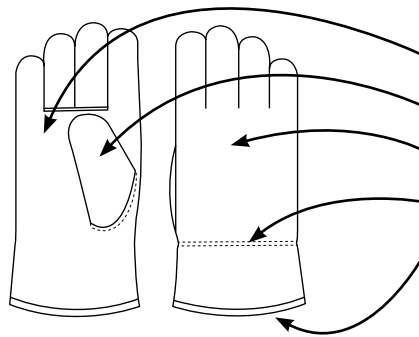

GUNN CUT

FEATURES

- FULL GRAIN LEATHER PALM
- KEYSTONE THUMB
- FULL LEATHER BACK
- ELASTIC BACK
- THINSULATE™ LINING

PACKAGING SPECIFICATIONS

MFG#	UPC	SIZE	CASE WEIGHT (lbs)	PALLET	TIER	HIGH	CUBIC FEET	COUNTRY OF ORIGIN
GLL2-MD-KT	76358396400	MEDIUM	30	24	4	6	1.77	CHINA
GLL2-LG-KT	76358396401	LARGE	30	24	4	6	1.77	CHINA
GLL2-XL-KT	76358396402	X-LARGE	30	24	4	6	1.77	CHINA