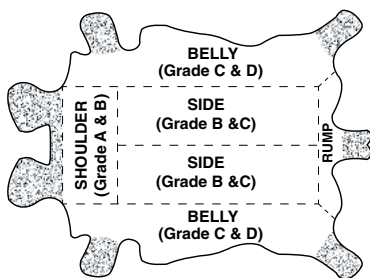

PRODUCT SPECIFICATIONS

GLL2-SIZE-B3A

PREMIUM GRADE TOP GRAIN COW LEATHER WITH RUBBERIZED SAFETY CUFF & PILE LINING

Material	GRADE	STYLE	CUFF	THUMB	LINING	COLOR	CASE PACK
GRAIN COW	A	GUNN CUT	2.5" SAFETY CUFF	WING	PILE	NATURAL/BLUE/RED	6 DZ

GRADES OF LEATHER

GUNN CUT

FEATURES

- FULL LEATHER PALM
- LEATHER FINGER TIPS
- FULL LEATHER FOREFINGER
- KNUCKLE STRAP
- WING THUMB
- ELASTIC BACK
- RUBBERIZED SAFETY CUFF
- PILE LINING

PACKAGING SPECIFICATIONS

MFG#	UPC	SIZE	CASE WEIGHT (lbs)	PALLET	TIER	HIGH	CUBIC FEET	COUNTRY OF ORIGIN
GLL2-LG-B3A	76358396459	LARGE	88.9	16	4	4	3.88	CHINA
GLL2-XL-B3A	76358396460	X-LARGE	88.9	16	4	4	3.88	CHINA