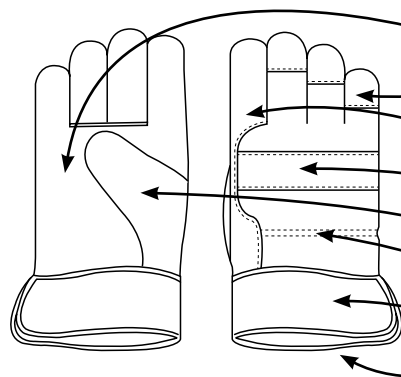

PRODUCT SPECIFICATIONS

GLL2-SIZE-B3A

PREMIUM GRADE TOP GRAIN COW LEATHER WITH RUBBERIZED SAFETY CUFF & PILE LINING

Material	GRADE	STYLE	CUFF	THUMB	LINING	COLOR	CASE PACK
GRAIN COW	A	GUNN CUT	2.5" SAFETY CUFF	WING	PILE	NATURAL/BLUE/RED	6 DZ

GRADES OF LEATHER

GUNN CUT

FEATURES

- FULL LEATHER PALM
- LEATHER FINGER TIPS
- FULL LEATHER FOREFINGER
- KNUCKLE STRAP
- WING THUMB
- ELASTIC BACK
- RUBBERIZED SAFETY CUFF
- PILE LINING

PACKAGING SPECIFICATIONS

MFG#	UPC	SIZE	CASE WEIGHT (lbs)	PALLET	TIER	HIGH	CUBIC FEET	COUNTRY OF ORIGIN
GLL2-LG-B3A	76358396459	LARGE	88.9	16	4	4	3.88	CHINA
GLL2-XL-B3A	76358396460	X-LARGE	88.9	16	4	4	3.88	CHINA